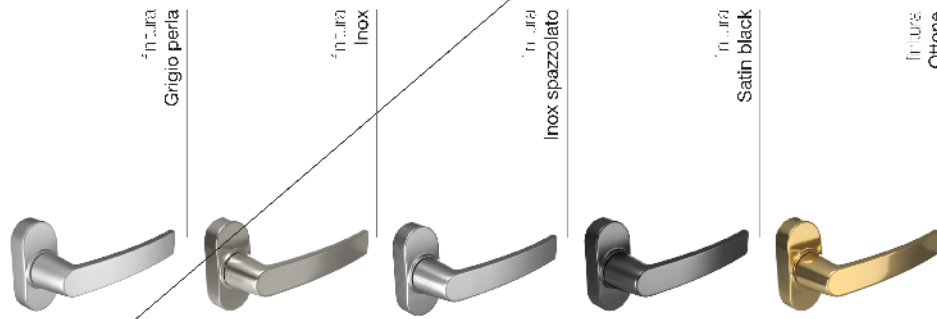

Aurora è la linea di maniglie che coniuga qualità funzionale, tecnica ed estetica in 7 modelli di design.

The study that defines a quality product is made of particular

A product to be beautiful and functional must be designed in great detail and made with accuracy, attention to detail makes for quality, but it is union with the harmony and strength of its forms that turn it into one.

Aurora is the line of handles that combines functional quality, technique and aesthetics in 7 design models.

Aurora, design a portata di mano

Maniglia per porte interne pensata per completare l'arredo con un oggetto di stile. Linee morbide e sinuose danno vita ad una forma dai toni contemporanei.

# Doppia maniglia per porte.

Handle for interior doors designed to complement the decor with an object of style. Smooth flowing lines create a harmonious contemporary shape.

doppia maniglia per porte Aurora finitura inox spazzolato  
applicata a sistema Easydoor