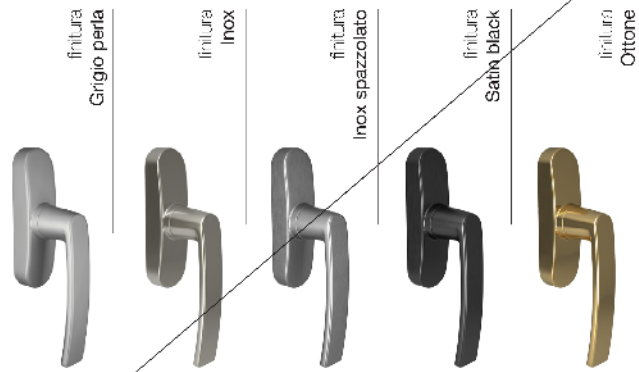

Aurora, design a portata di mano

Una nuova cremonese dalle dimensioni ridotte con una forma moderna ed essenziale.

La sua geometria è stata pensata per essere utilizzata anche nelle persiane più piccole, e nelle controfinestre, senza creare interferenze.