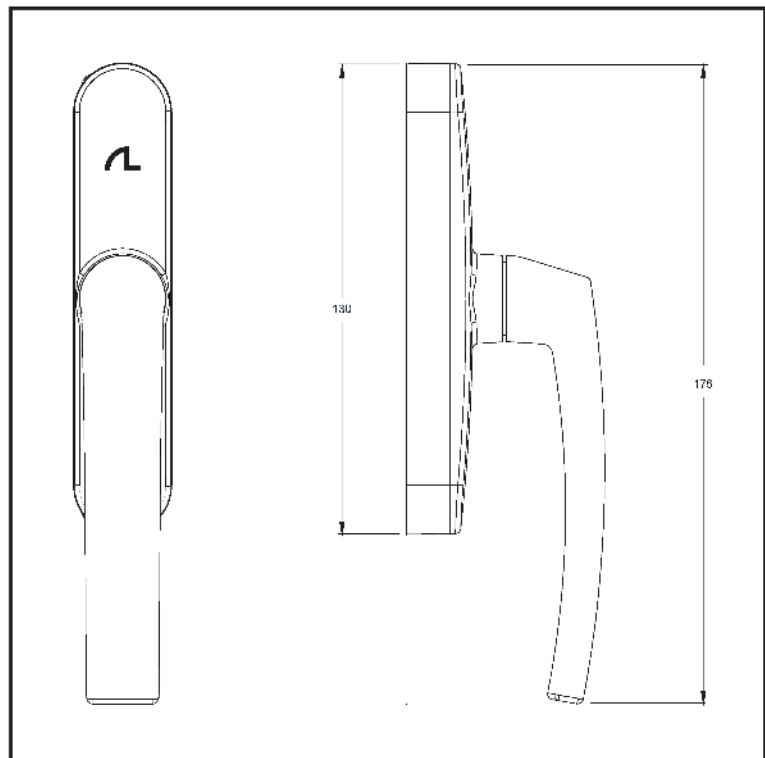

# Cremonese apertura esterna.

A new Cremonese reduced size made of soft Inox and a modern and essential geometry.

Its geometry is designed to also be used in smaller shutters, without creating interferences.